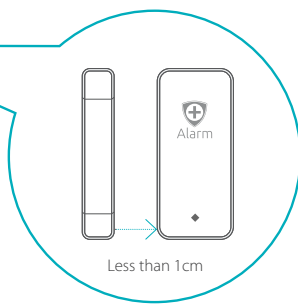

Wireless

Door/Window Protection

100% APP Control