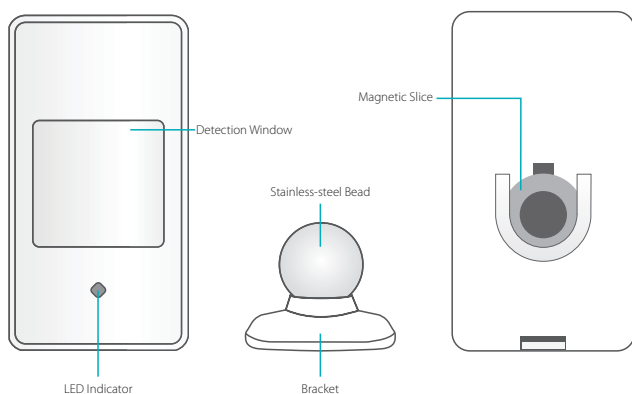

Wireless

Motion Detect

PET Immune

100% APP Control

Night Mode

A750 Sen. Vol. Animali

Code: A13-A750-PET (v2.0)

EAN: 8026974001579

La Confezione contiene: • A750
Sensore Volumetrico per animali •
Batterie • Adesivi • Kit da muro •
Garanzia e Smaltimento

Made in China - Imported by Hellatron SpA

Atlantis

www.atlantis-land.com