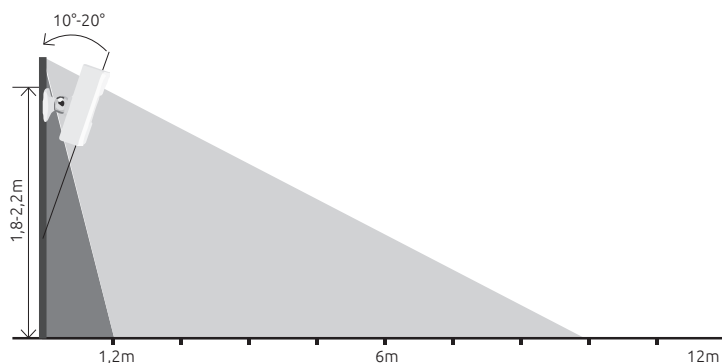

Wireless

Motion Detect

PET Immune

100% APP Control

Night Mode

A750 Sen. Vol. Animali

Code: A13-A750-PET (v2.0)

EAN: 8026974001579

La Confezione contiene: • A750
Sensore Volumetrico per animali •
Batterie • Adesivi • Kit da muro •
Garanzia e Smaltimento

Made in China - Imported by Hellatron SpA

Atlantis

www.atlantis-land.com